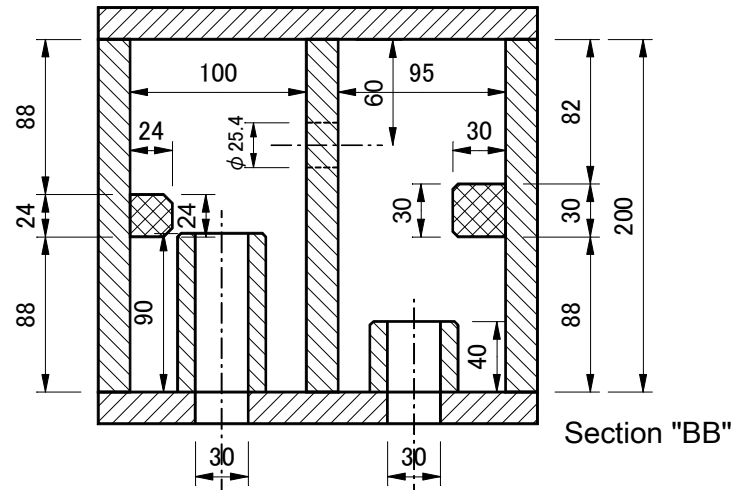

Model Name : Con Gioia #1

Material 18mm-thick Pine Woods

Section "CC"

Paper Tube

Section "AA"

Section "BB"