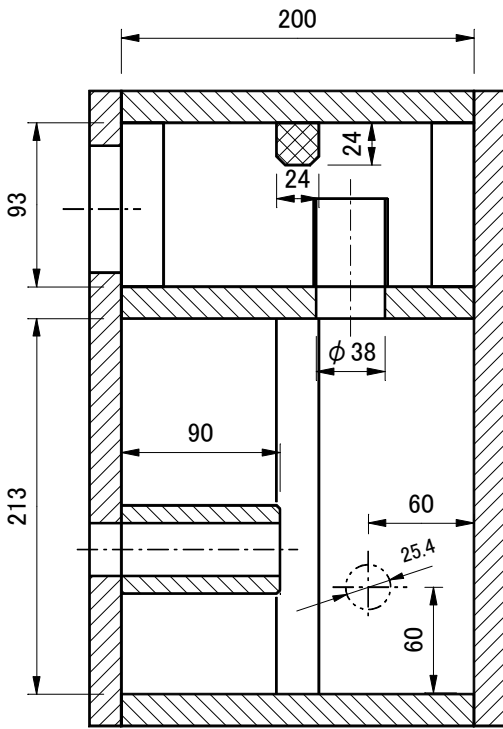

Model Name : Con Gioia #1

Material 18mm-thick Pine Woods

Section "CC"

Paper Tube

Section "AA"

Section "BB"