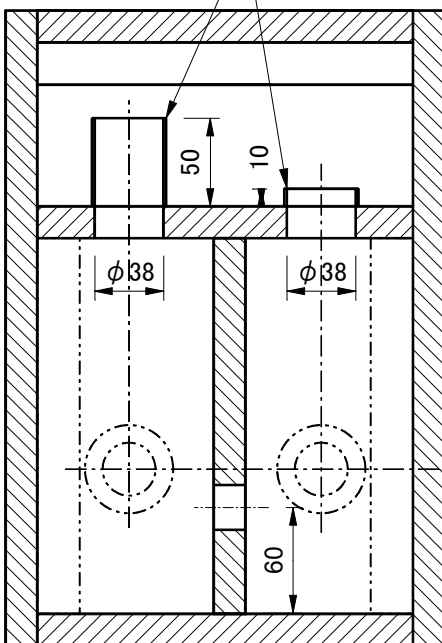

Model Name : Con Gioia #1

Material 18mm-thick Pine Woods

Section "CC"

Paper Tube

Section "AA"

Section "BB"