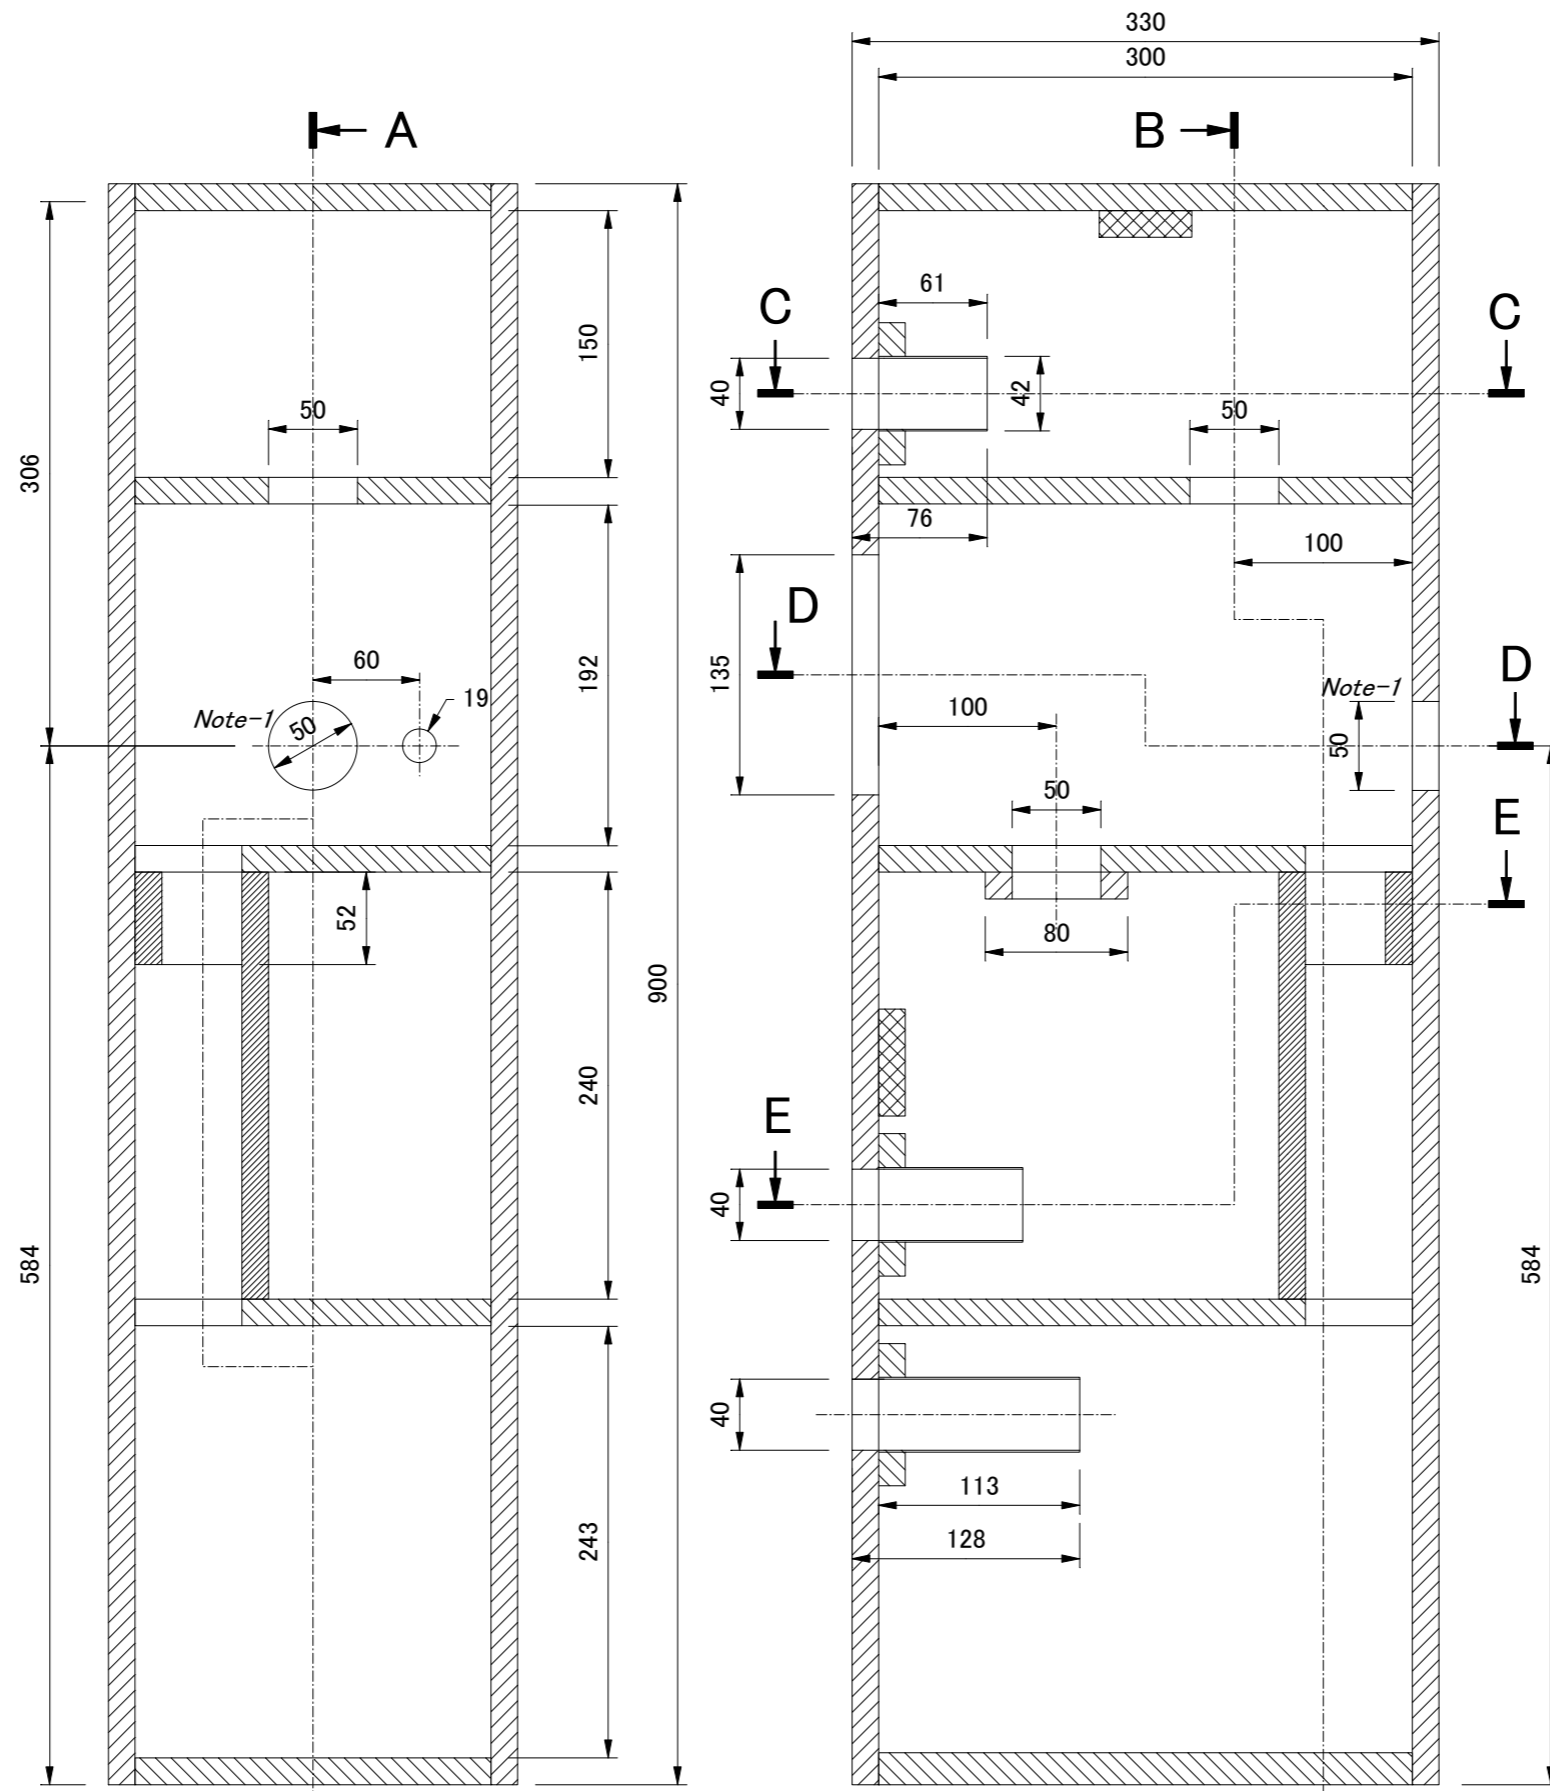

Front View

Section "BB"

Section "AA"

Section "CC"

Section "DD"

Section "EE"

Note-1
 This is a hole for connection terminal.
 Modify this if different terminal is used.